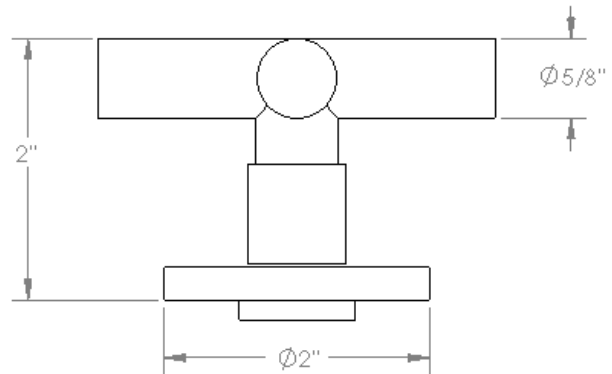

23-DT

Trim for Deck Mounted Valve

23-DT-L8

Trim for Deck Mounted Valve

Requires SS-508-C, SS-508-H or SS-DD4 concealed rough